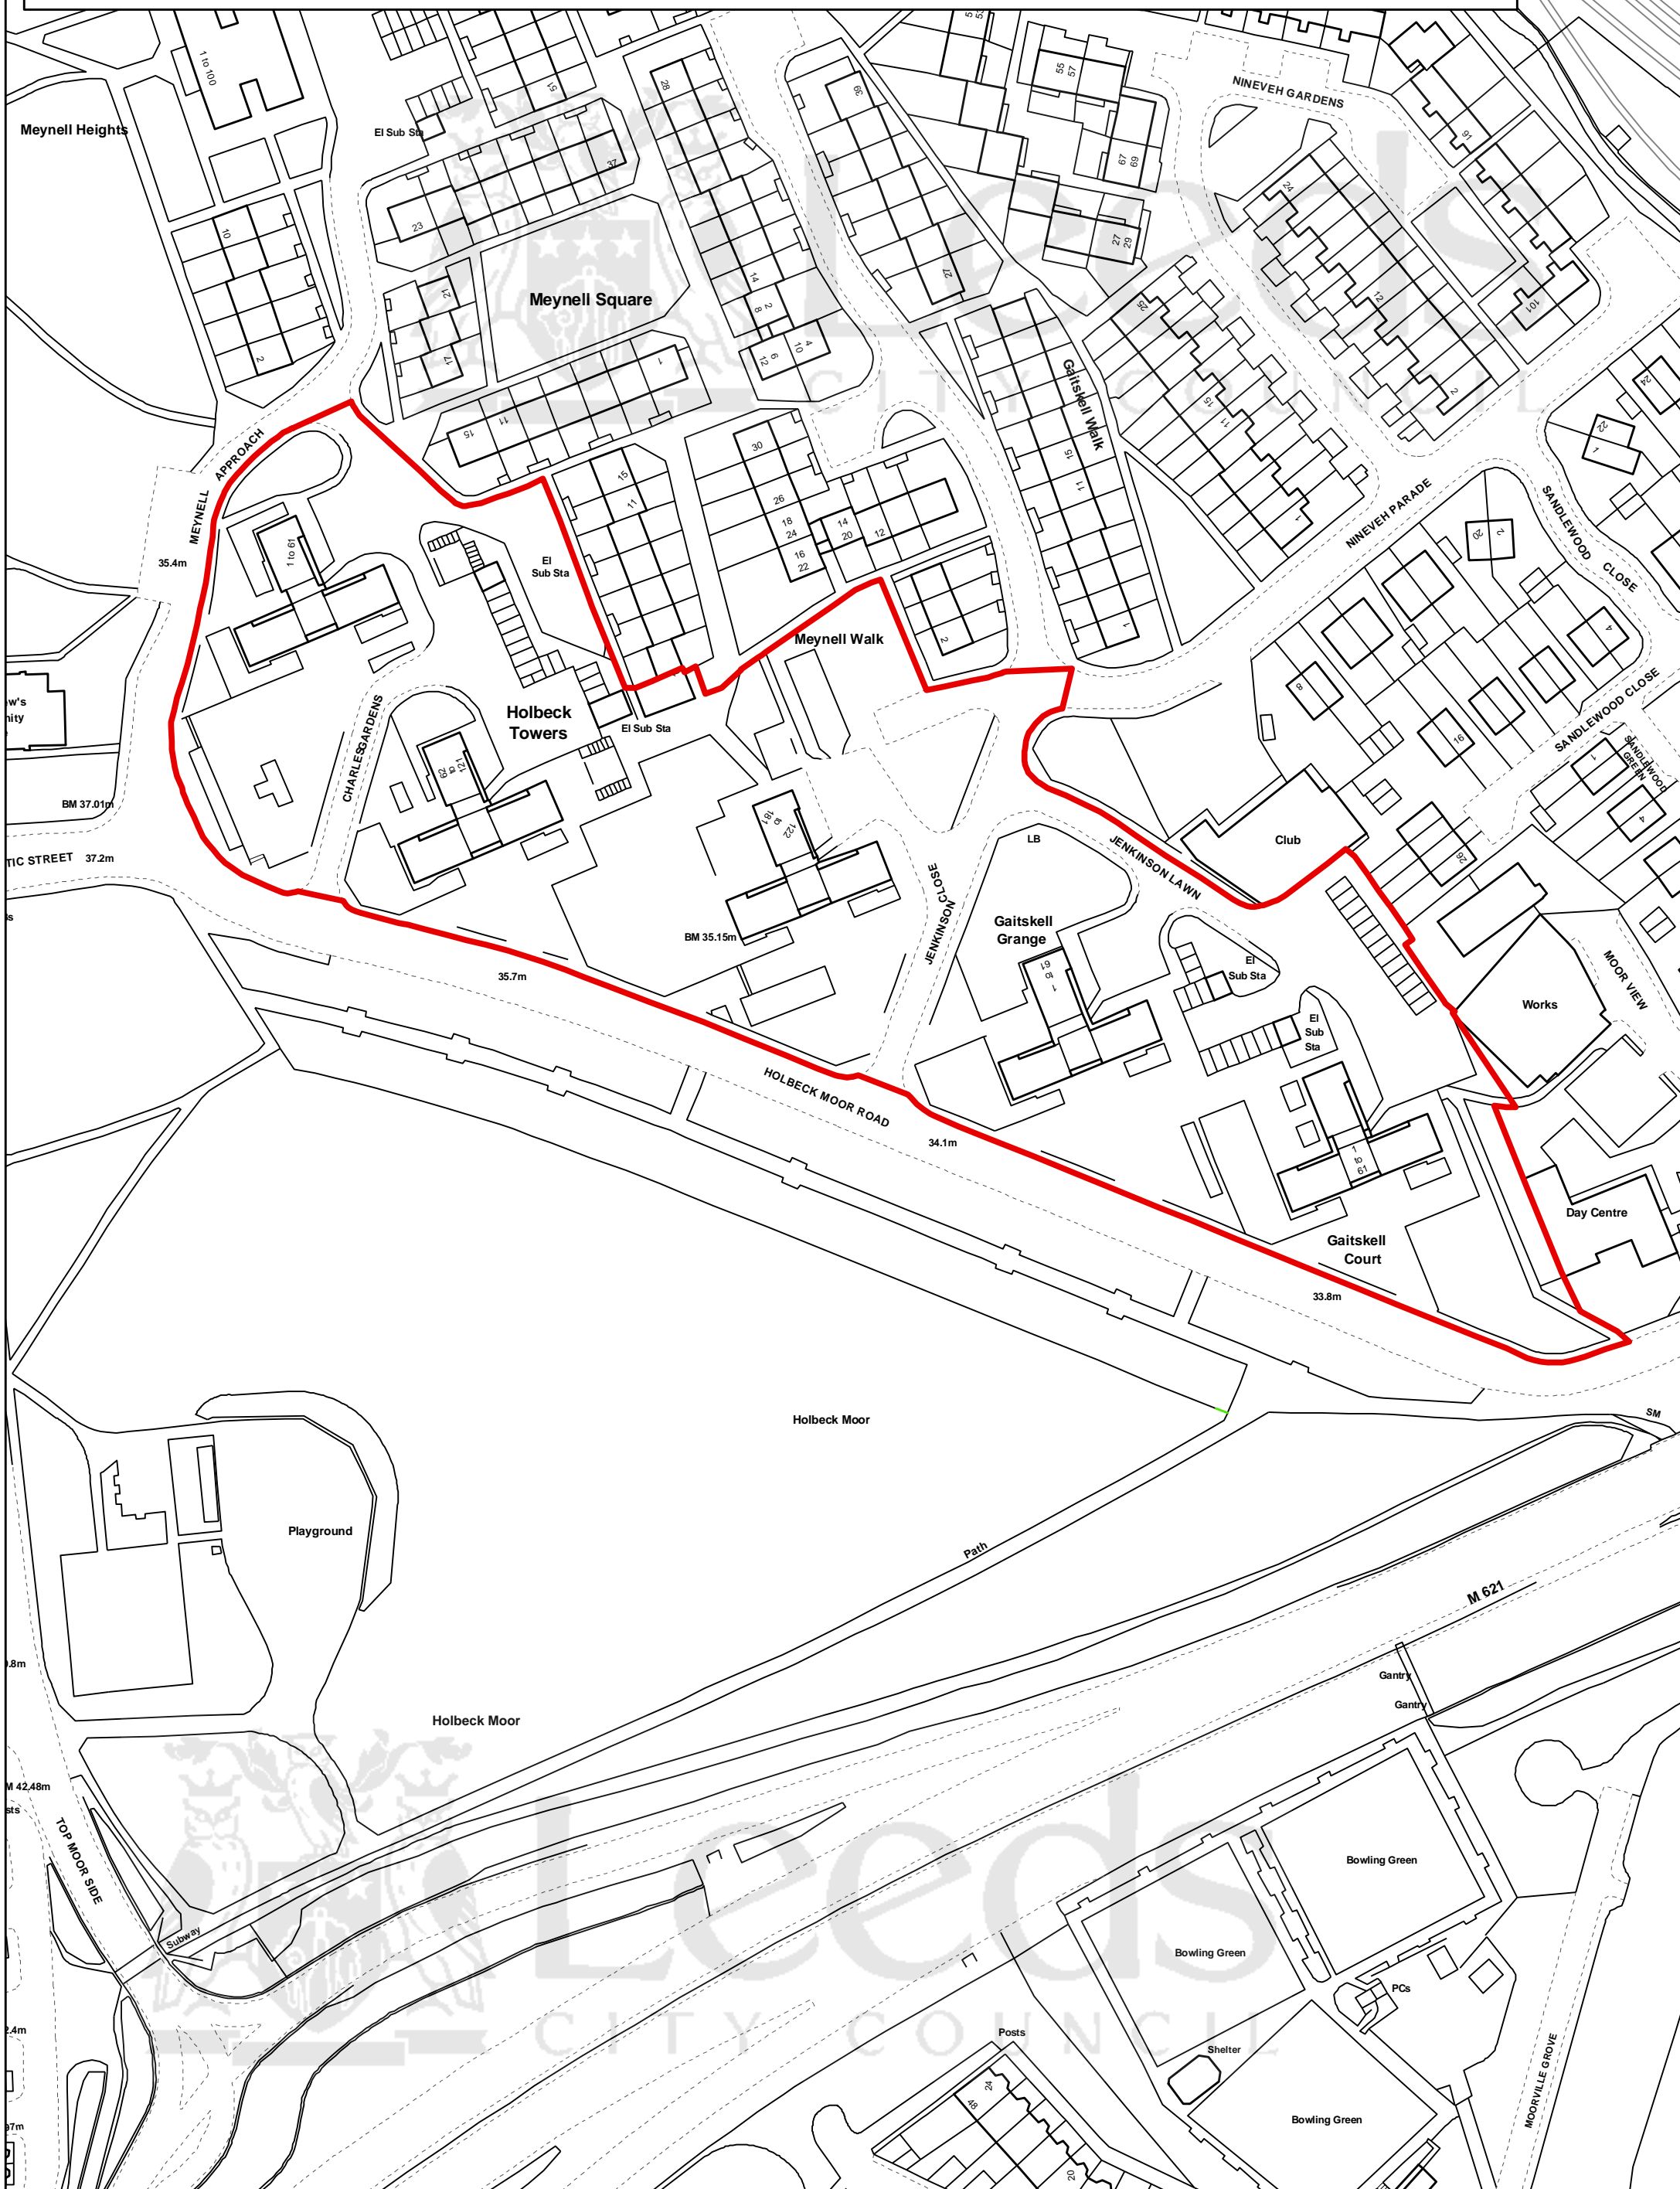

Bismarcks: Indicative Site Boundaries

53 - 81 Bismarck Street

Bismarck Drive

St Francis of Assisi
RC Primary School

Factory

Allotment Gardens

Allotment Gardens

Council Offices

Council Offices

Potterdale
Day Centre

Club

Surgery

Cambrian Street: Indicative Site Boundary

Fairfax Road: Indicative Site Boundary

Folly Lane: Indicative Site Boundary

Maisonettes: Indicative Site Boundaries

Malvern Rise & Malvern Grove: Indicative Site Boundary

Meynell Heights: Indicative Site Boundary

St Lukes Green: Indicative Site Boundaries

1 - 41 St Lukes Green

2 - 20 St Lukes Green

Holbeck Towers & Gaitskell: Indicative Site Boundary

Waverley Garth: Indicative Site Boundary