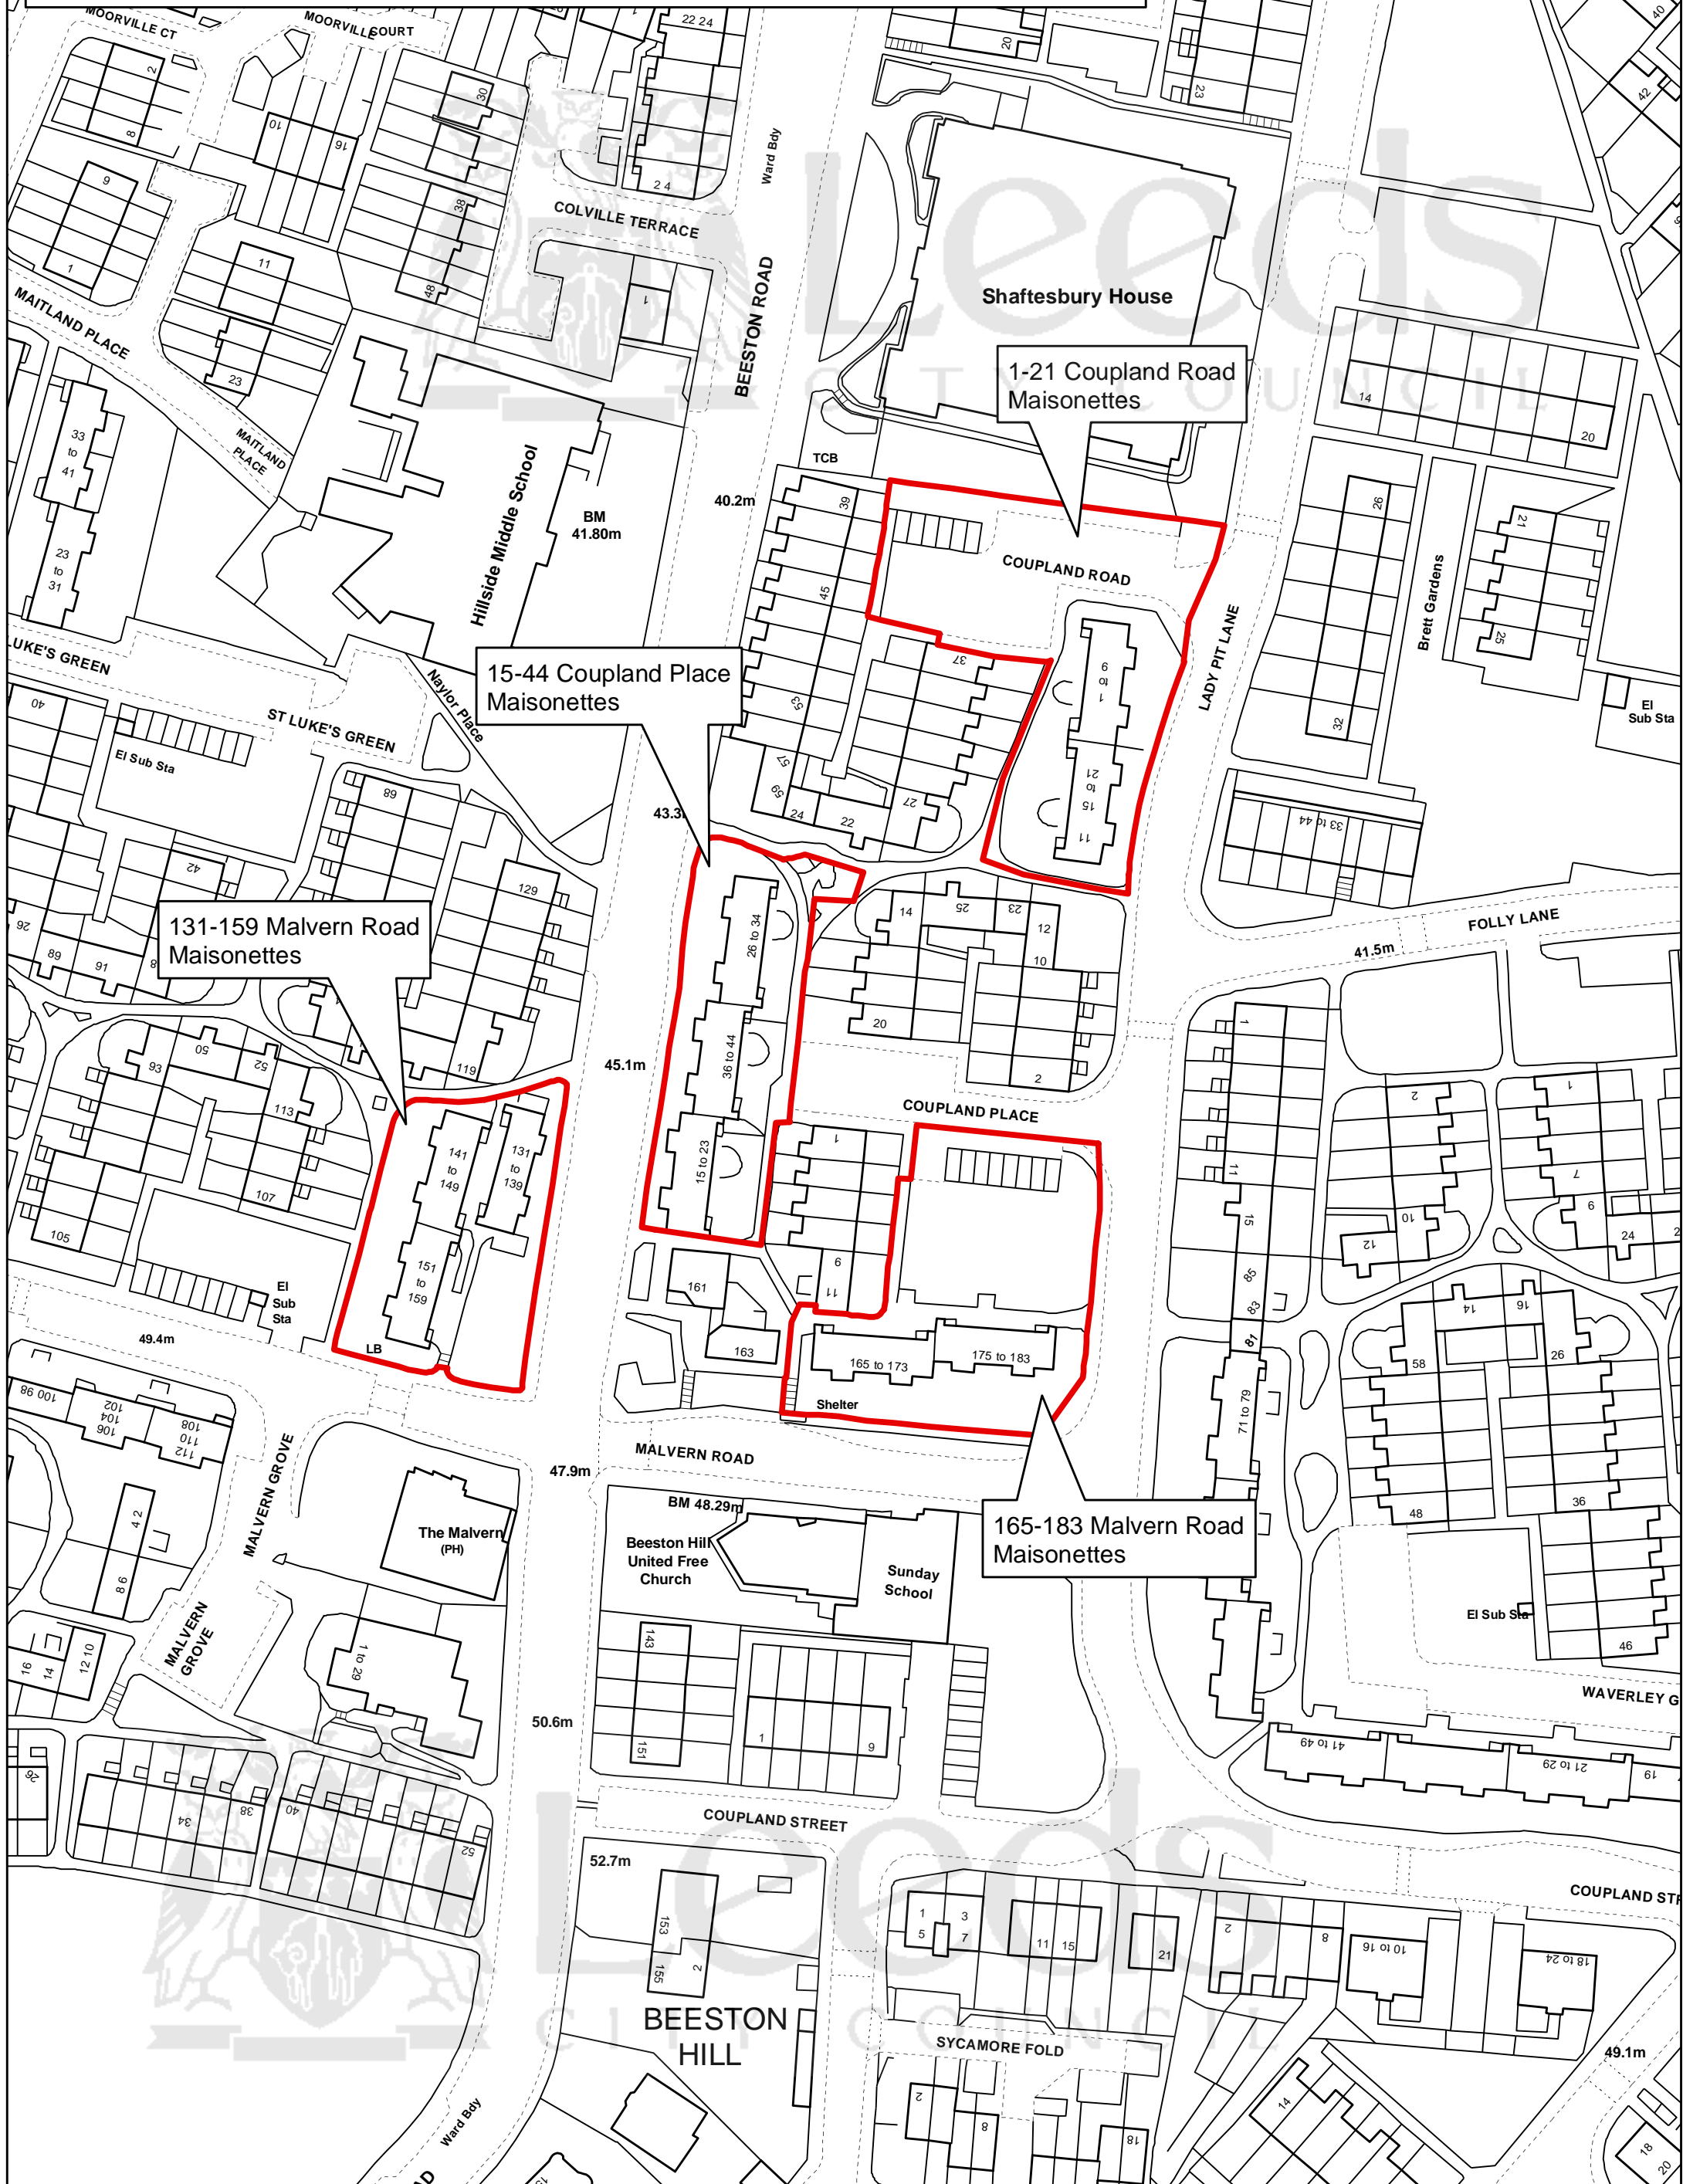

Bismarcks: Indicative Site Boundaries

53 - 81 Bismarck Street

Bismarck Drive

St Francis of Assisi
RC Primary School

Factory

Allotment Gardens

Allotment Gardens

Council Offices

Council Offices

Potterdale
Day Centre

Club

Surgery

Cambrian Street: Indicative Site Boundary

Fairfax Road: Indicative Site Boundary

Folly Lane: Indicative Site Boundary

Maisonettes: Indicative Site Boundaries

Malvern Rise & Malvern Grove: Indicative Site Boundary

Meynell Heights: Indicative Site Boundary

St Lukes Green: Indicative Site Boundaries

1 - 41 St Lukes Green

2 - 20 St Lukes Green

Holbeck Towers & Gaitskell: Indicative Site Boundary

Waverley Garth: Indicative Site Boundary