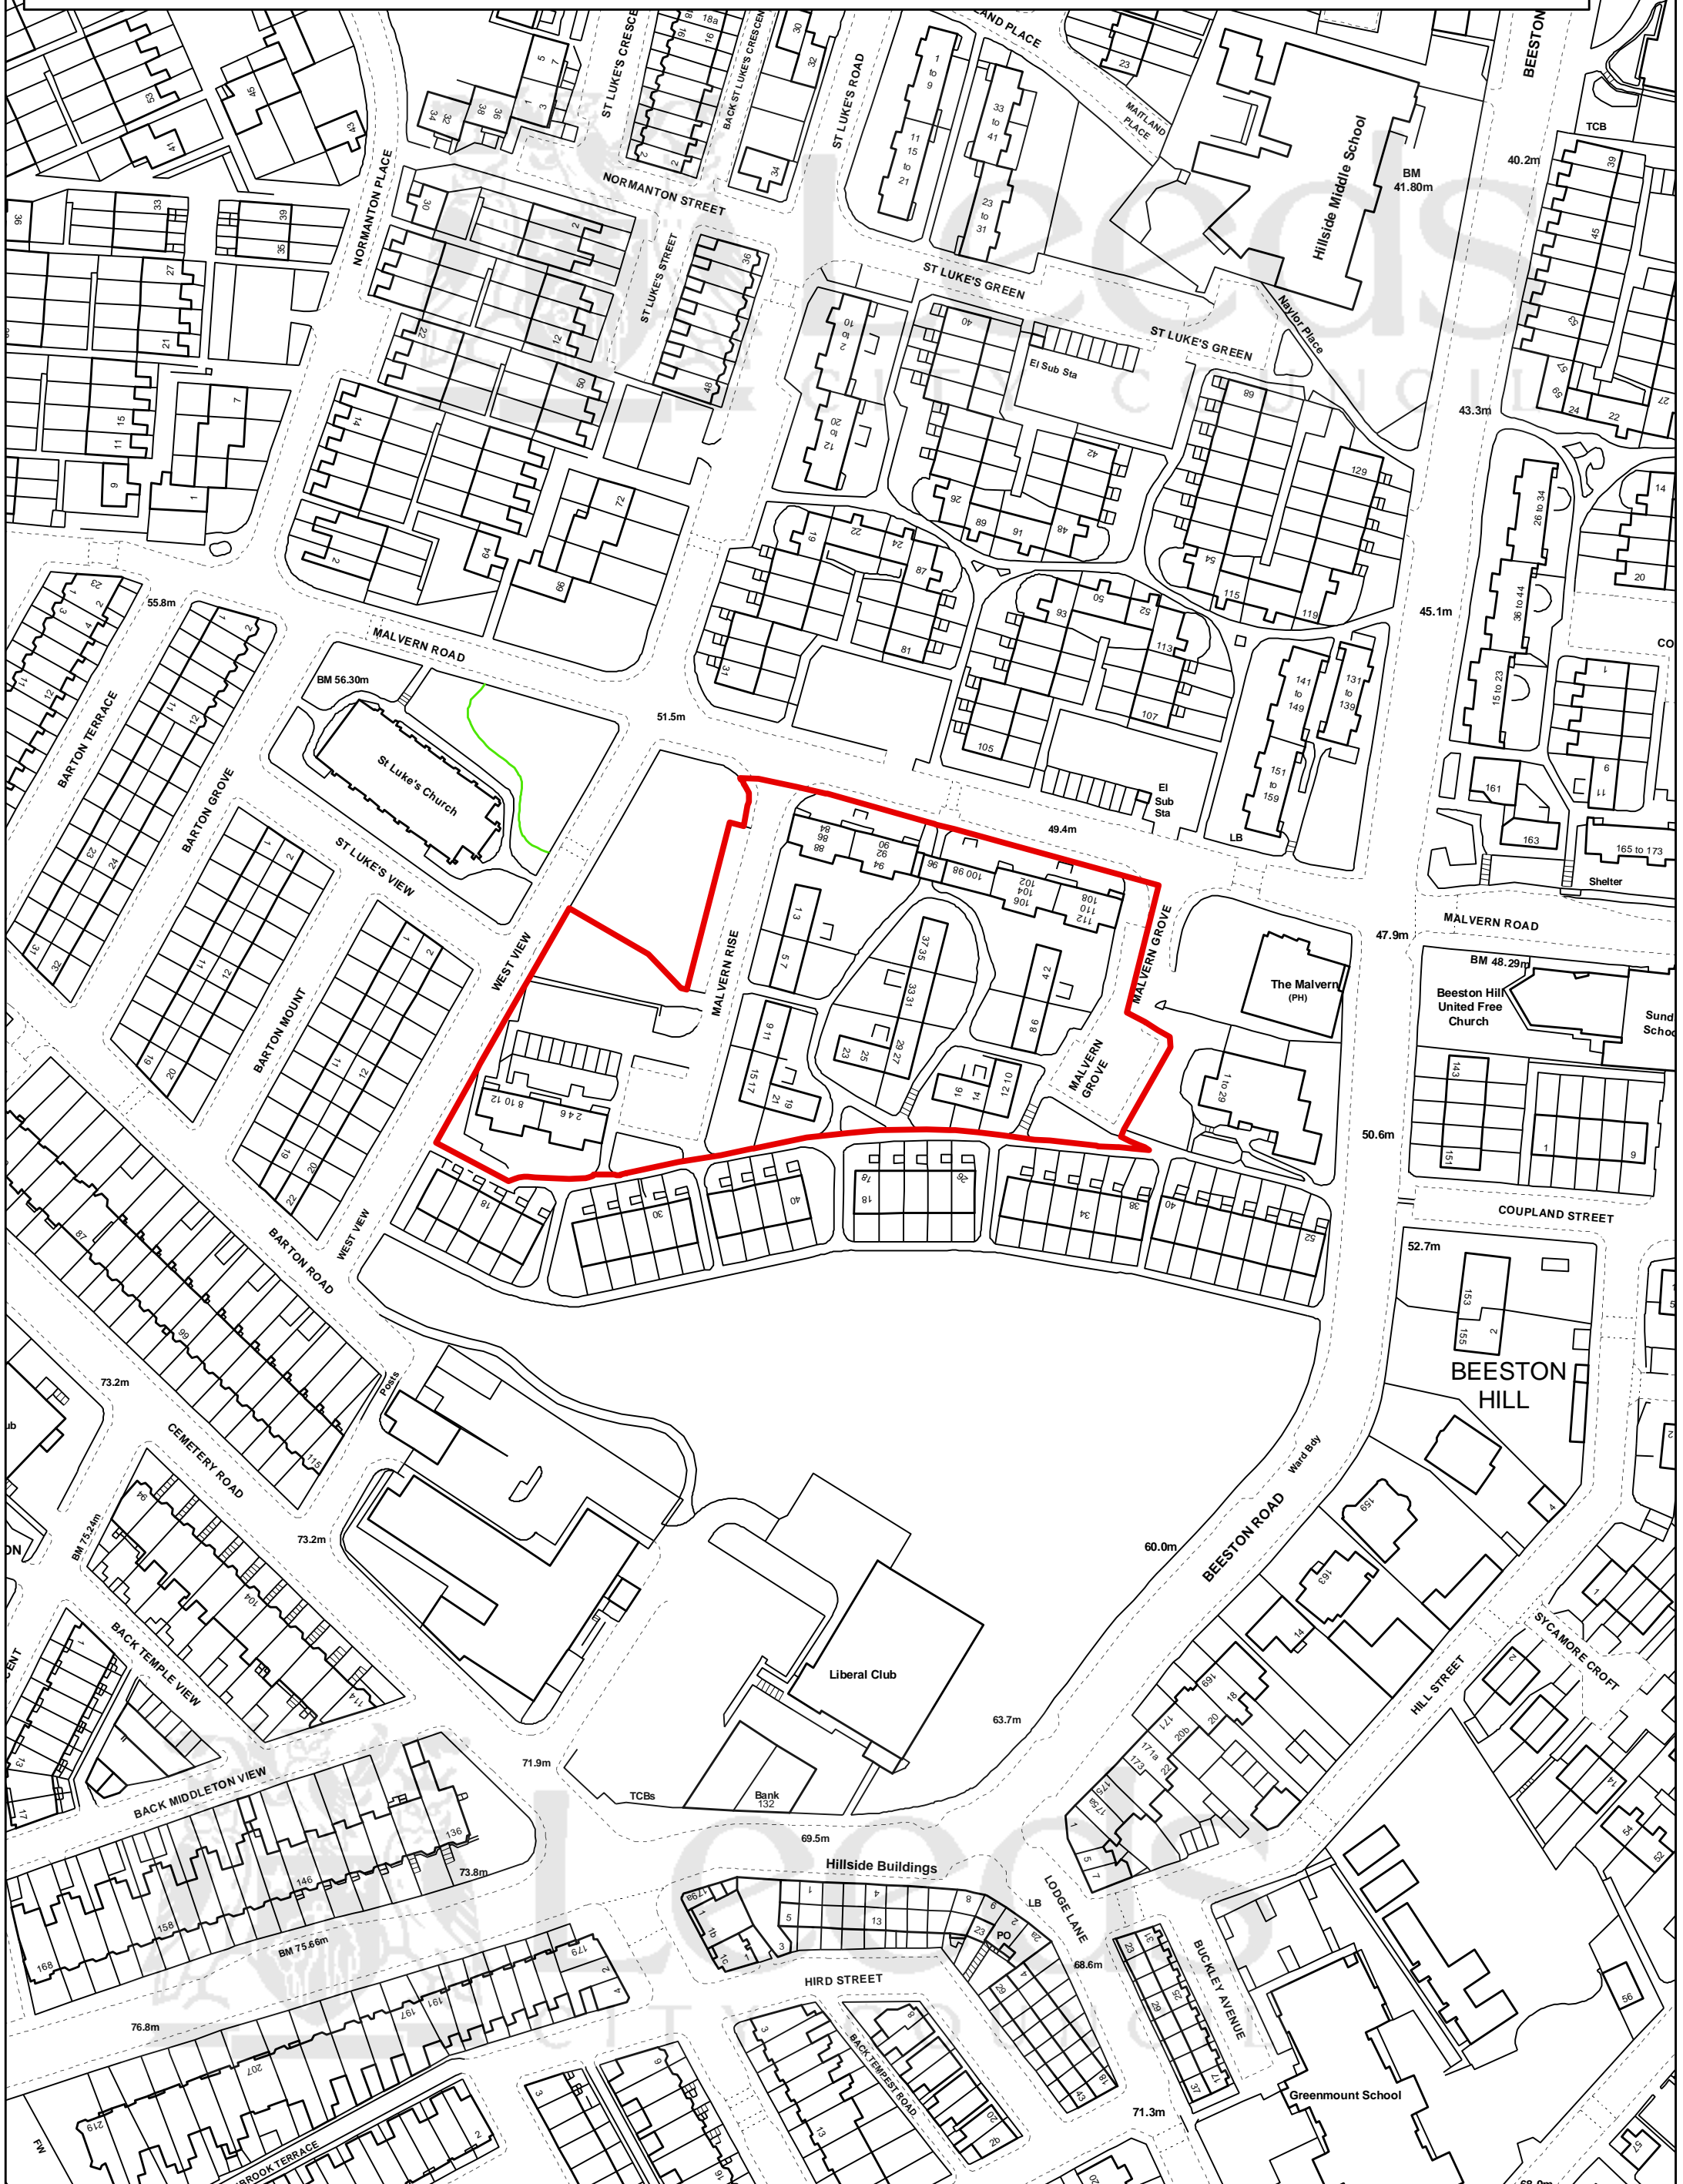

Bismarcks: Indicative Site Boundaries

53 - 81 Bismarck Street

Bismarck Drive

St Francis of Assisi
RC Primary School

Factory

Allotment Gardens

Allotment Gardens

Council Offices

Council Offices

Potterdale
Day Centre

Club

Surgery

Cambrian Street: Indicative Site Boundary

Fairfax Road: Indicative Site Boundary

Folly Lane: Indicative Site Boundary

Maisonettes: Indicative Site Boundaries

Malvern Rise & Malvern Grove: Indicative Site Boundary

Meynell Heights: Indicative Site Boundary

St Lukes Green: Indicative Site Boundaries

1 - 41 St Lukes Green

2 - 20 St Lukes Green

Holbeck Towers & Gaitskell: Indicative Site Boundary

Waverley Garth: Indicative Site Boundary