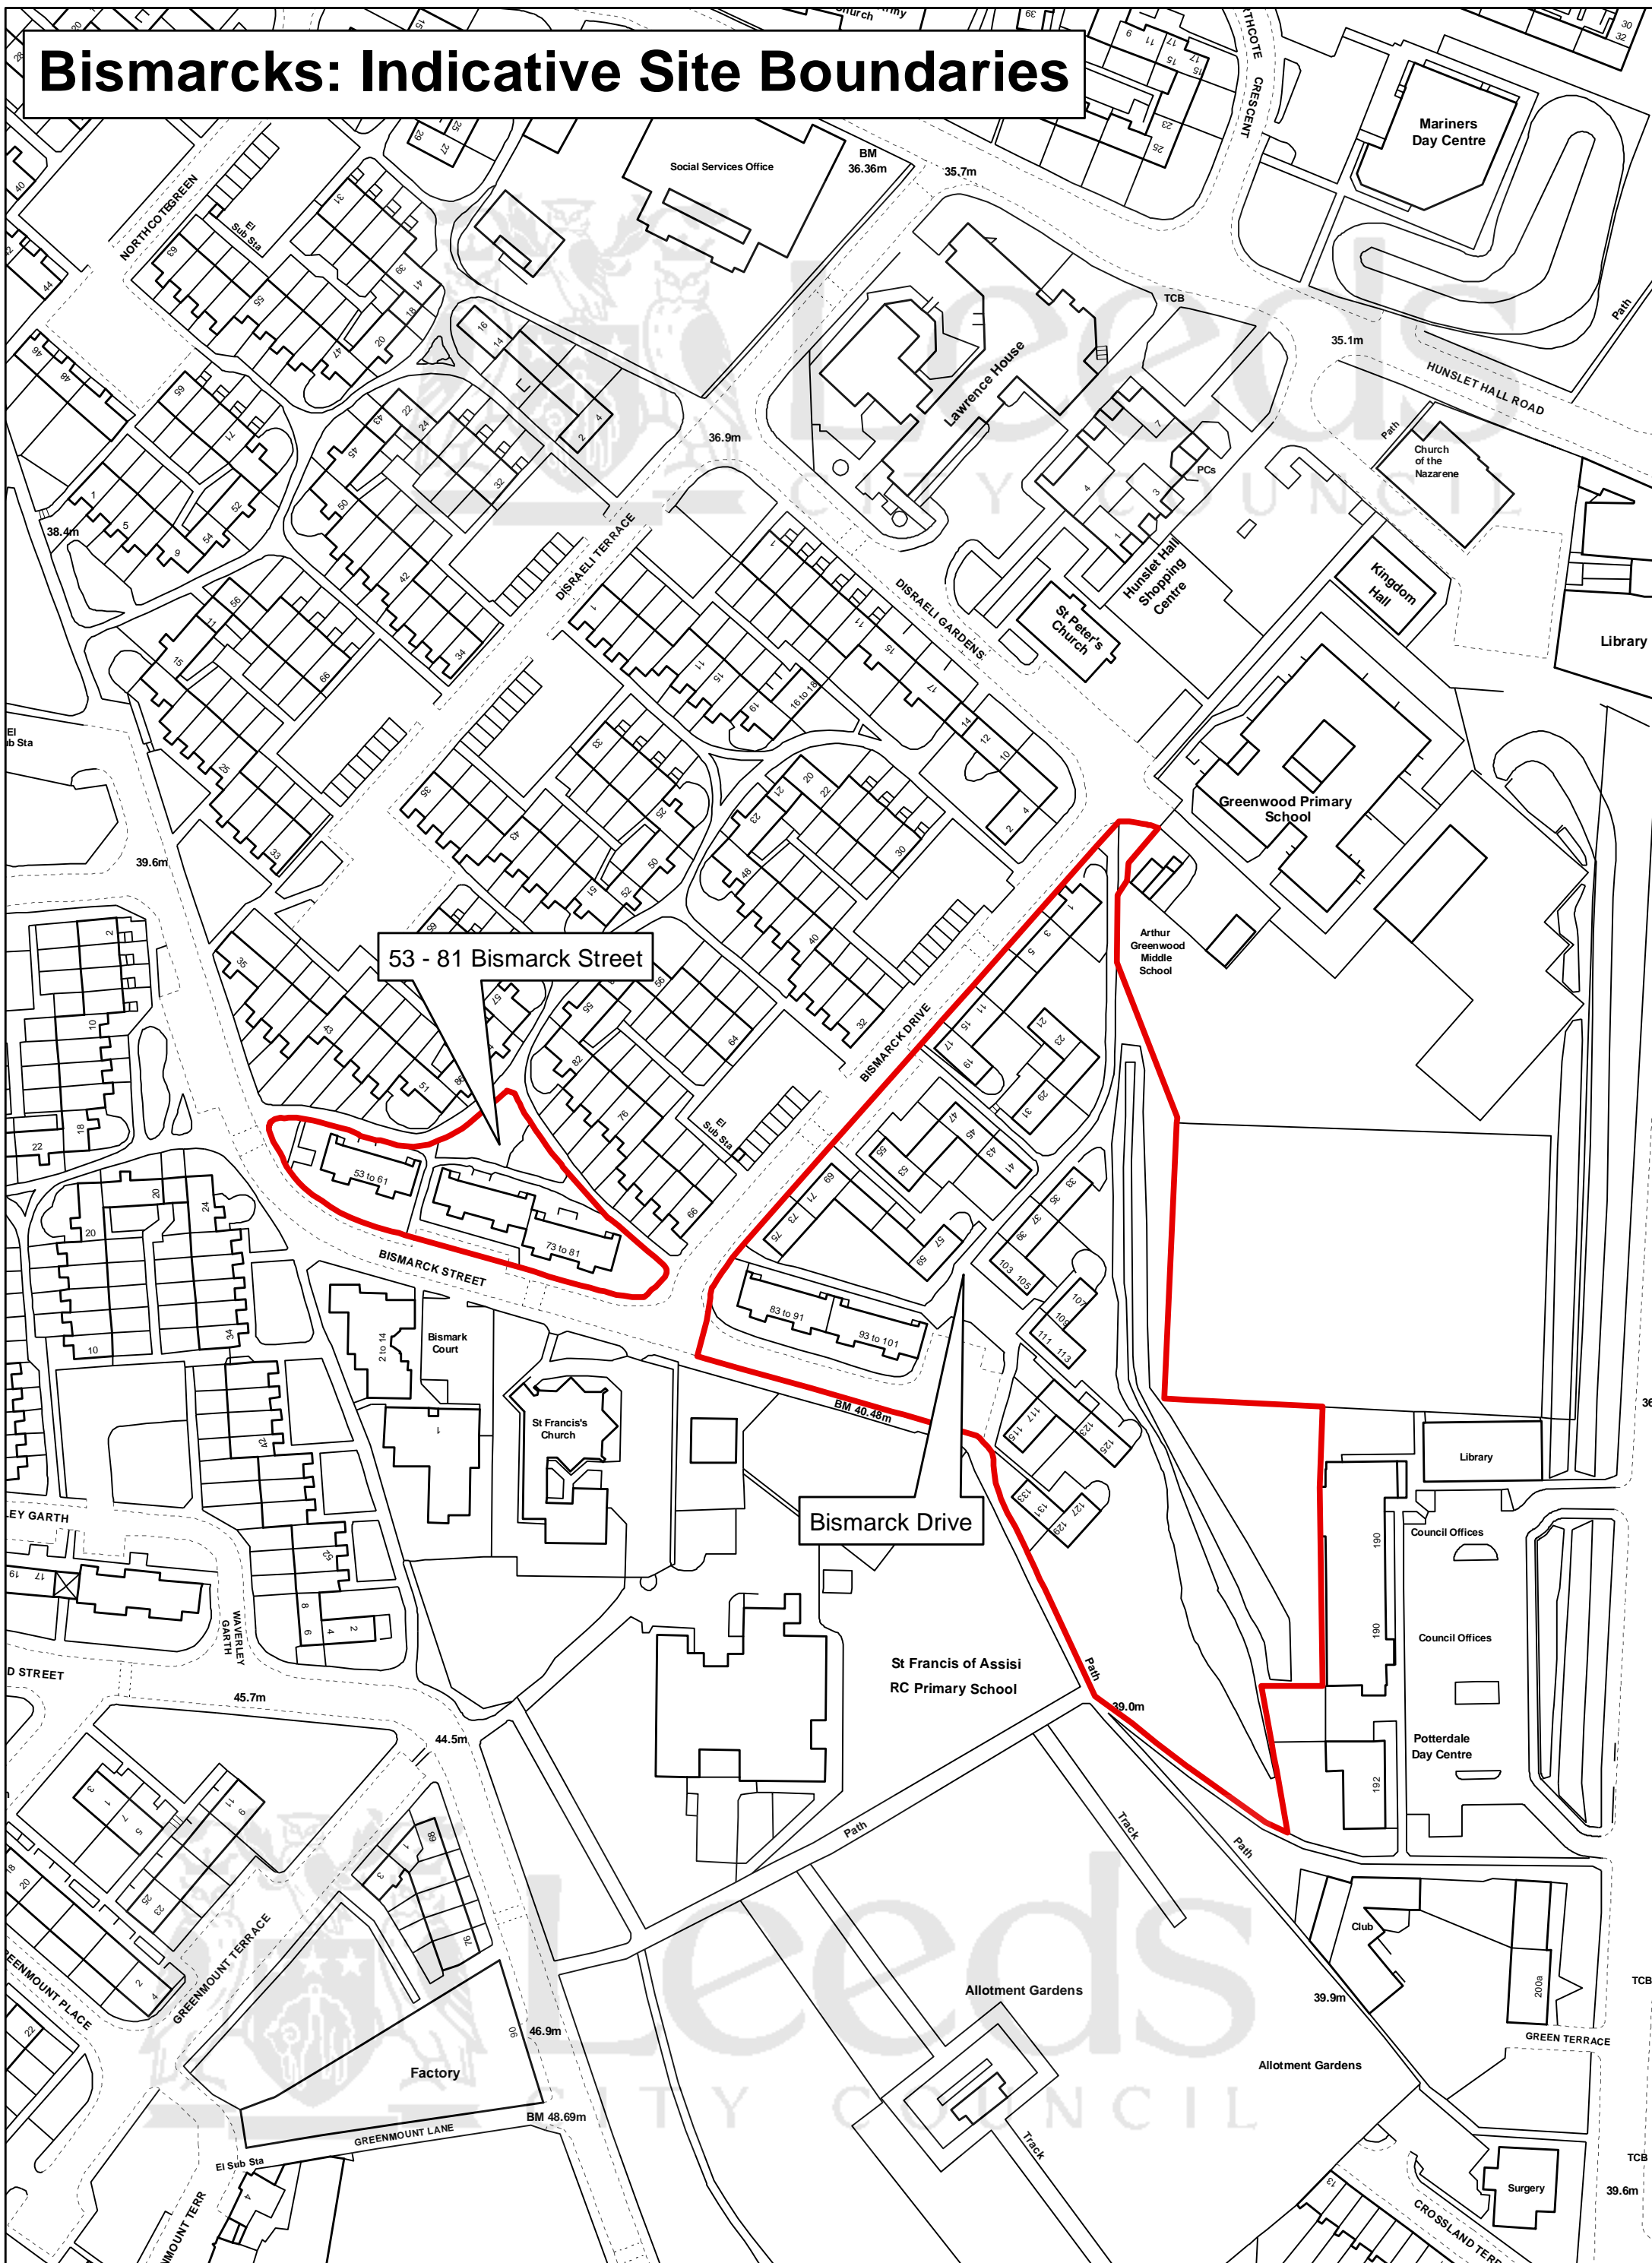

Bismarcks: Indicative Site Boundaries

53 - 81 Bismarck Street

Bismarck Drive

St Francis of Assisi
RC Primary School

Factory

Allotment Gardens

Allotment Gardens

Council Offices

Council Offices

Potterdale
Day Centre

Club

Surgery

Cambrian Street: Indicative Site Boundary

Fairfax Road: Indicative Site Boundary

Folly Lane: Indicative Site Boundary

Maisonettes: Indicative Site Boundaries

Malvern Rise & Malvern Grove: Indicative Site Boundary

Meynell Heights: Indicative Site Boundary

St Lukes Green: Indicative Site Boundaries

1 - 41 St Lukes Green

2 - 20 St Lukes Green

Holbeck Towers & Gaitskell: Indicative Site Boundary

Waverley Garth: Indicative Site Boundary