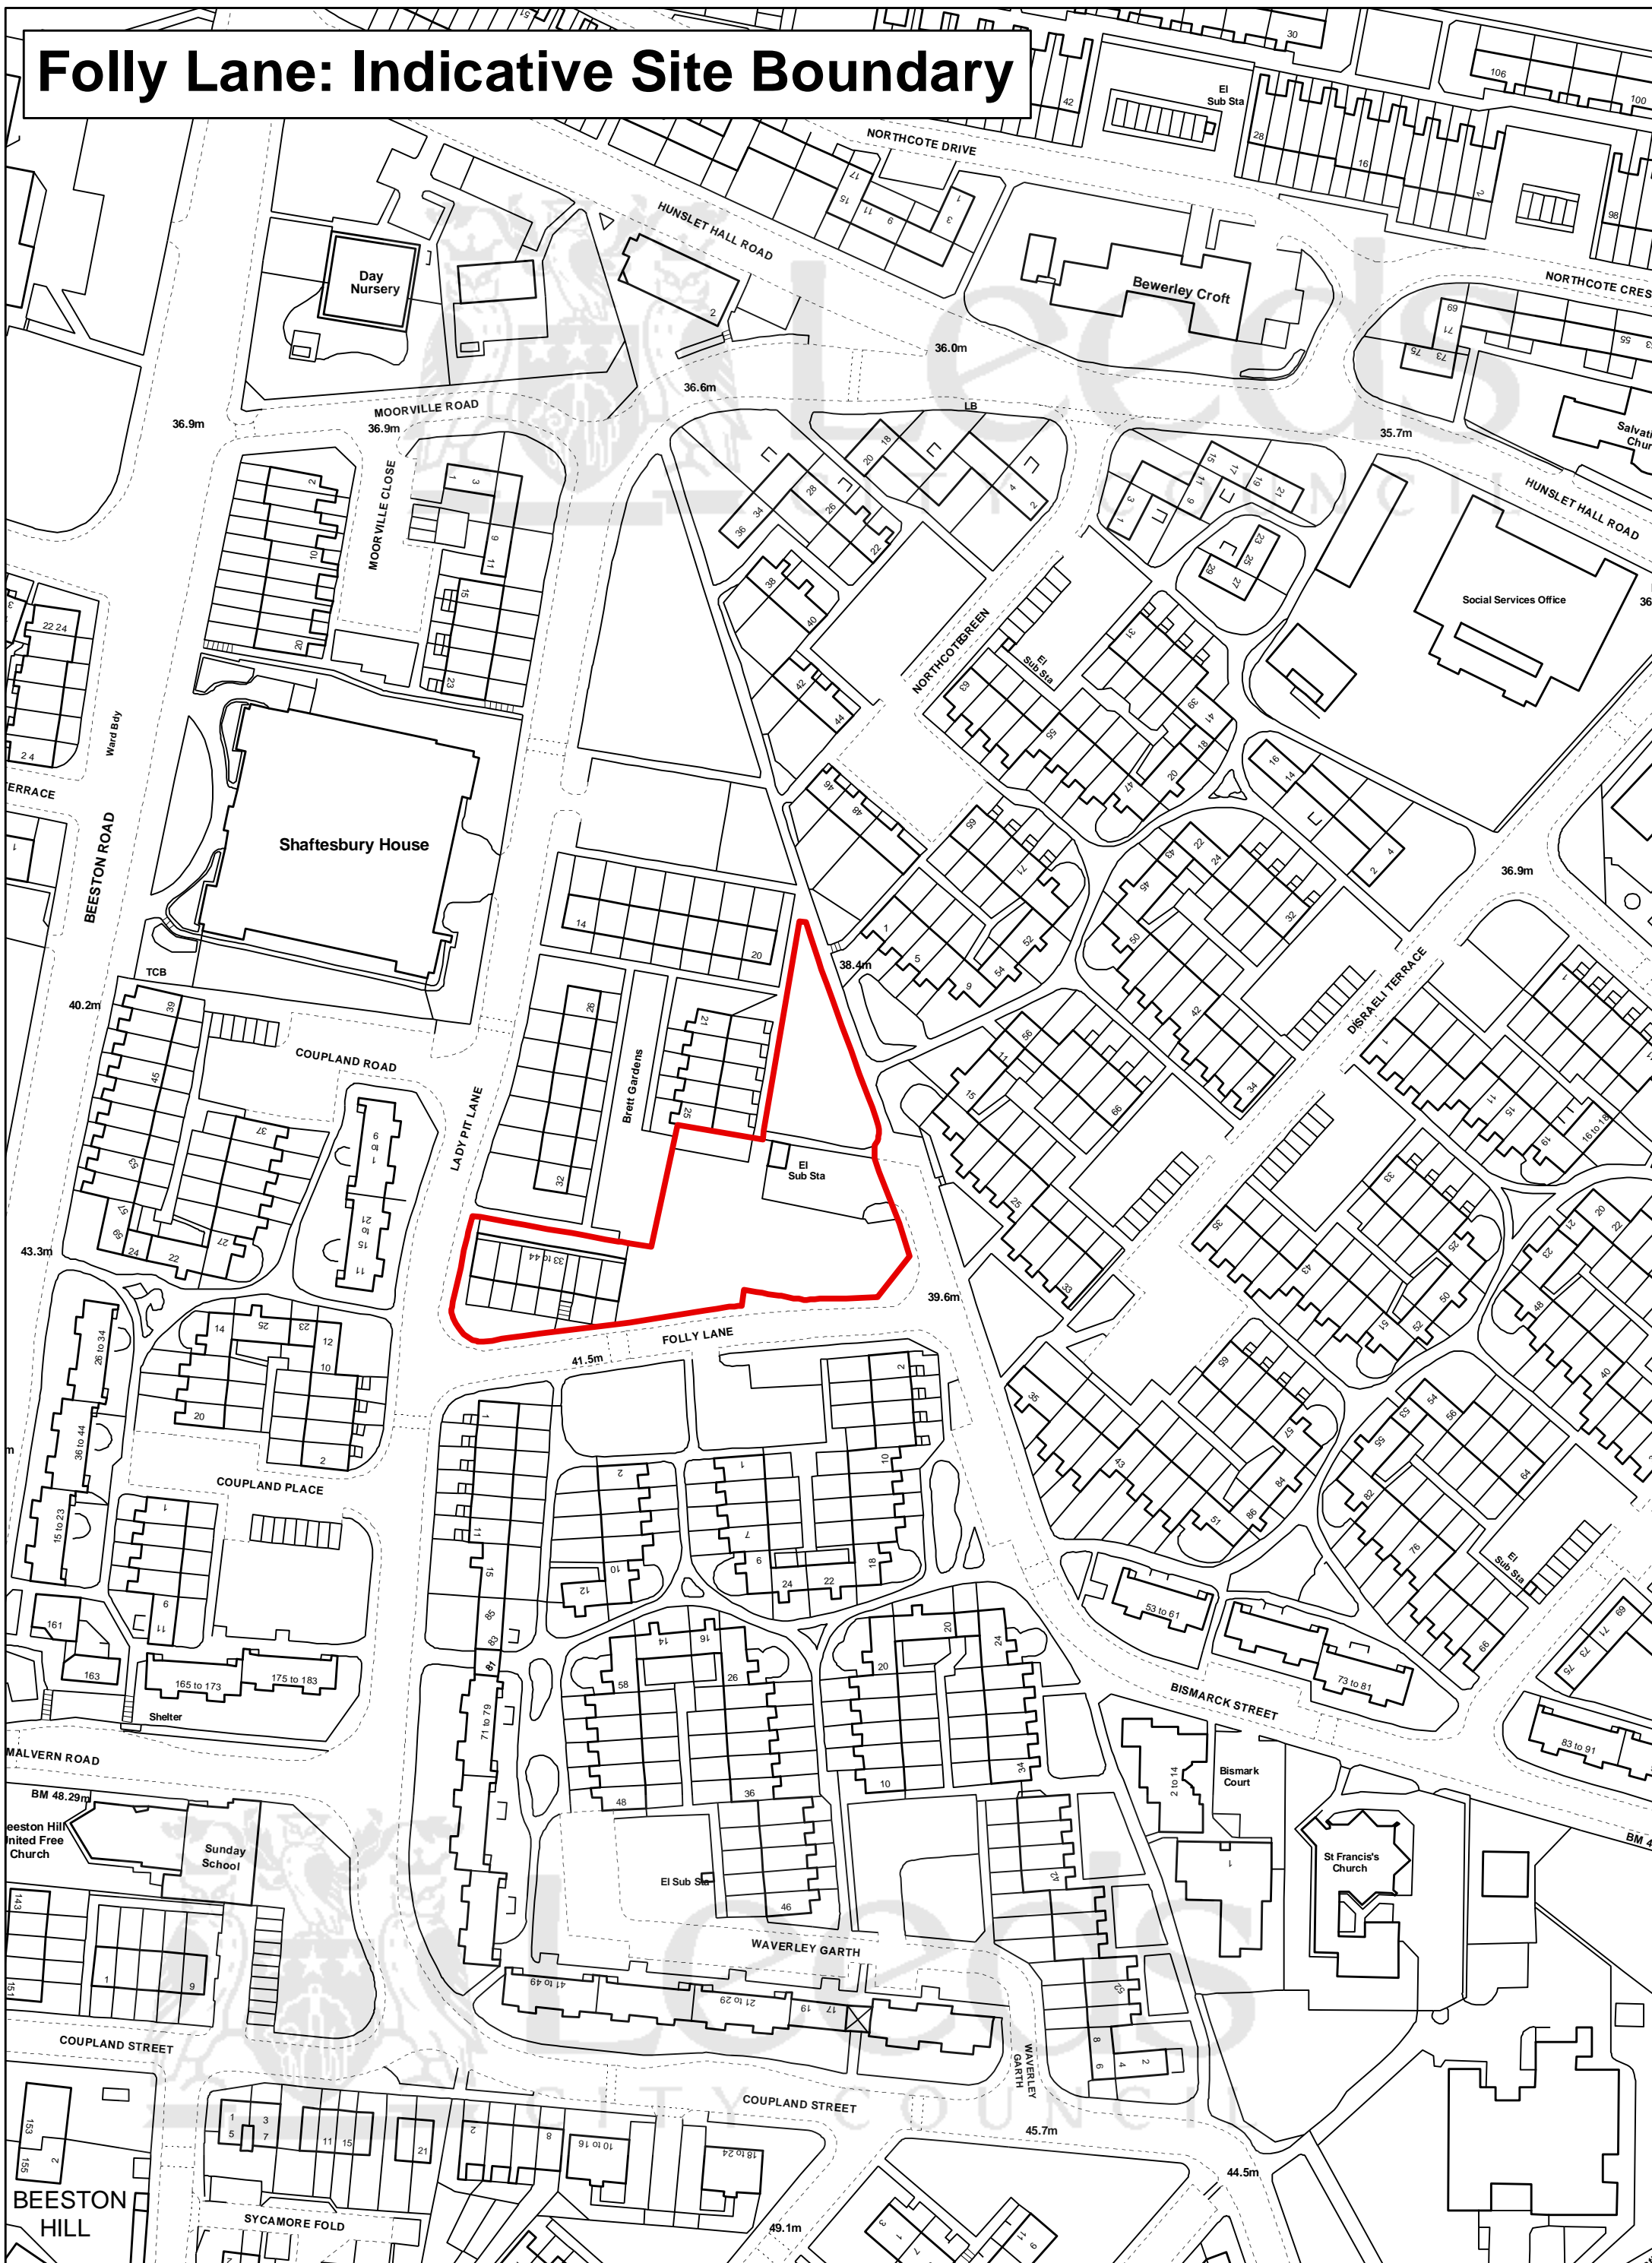

Bismarcks: Indicative Site Boundaries

53 - 81 Bismarck Street

Bismarck Drive

St Francis of Assisi
RC Primary School

Factory

Allotment Gardens

Allotment Gardens

Council Offices

Council Offices

Potterdale
Day Centre

Club

Surgery

Cambrian Street: Indicative Site Boundary

Fairfax Road: Indicative Site Boundary

Folly Lane: Indicative Site Boundary

Maisonettes: Indicative Site Boundaries

Malvern Rise & Malvern Grove: Indicative Site Boundary

Meynell Heights: Indicative Site Boundary

St Lukes Green: Indicative Site Boundaries

1 - 41 St Lukes Green

2 - 20 St Lukes Green

Holbeck Towers & Gaitskell: Indicative Site Boundary

Waverley Garth: Indicative Site Boundary