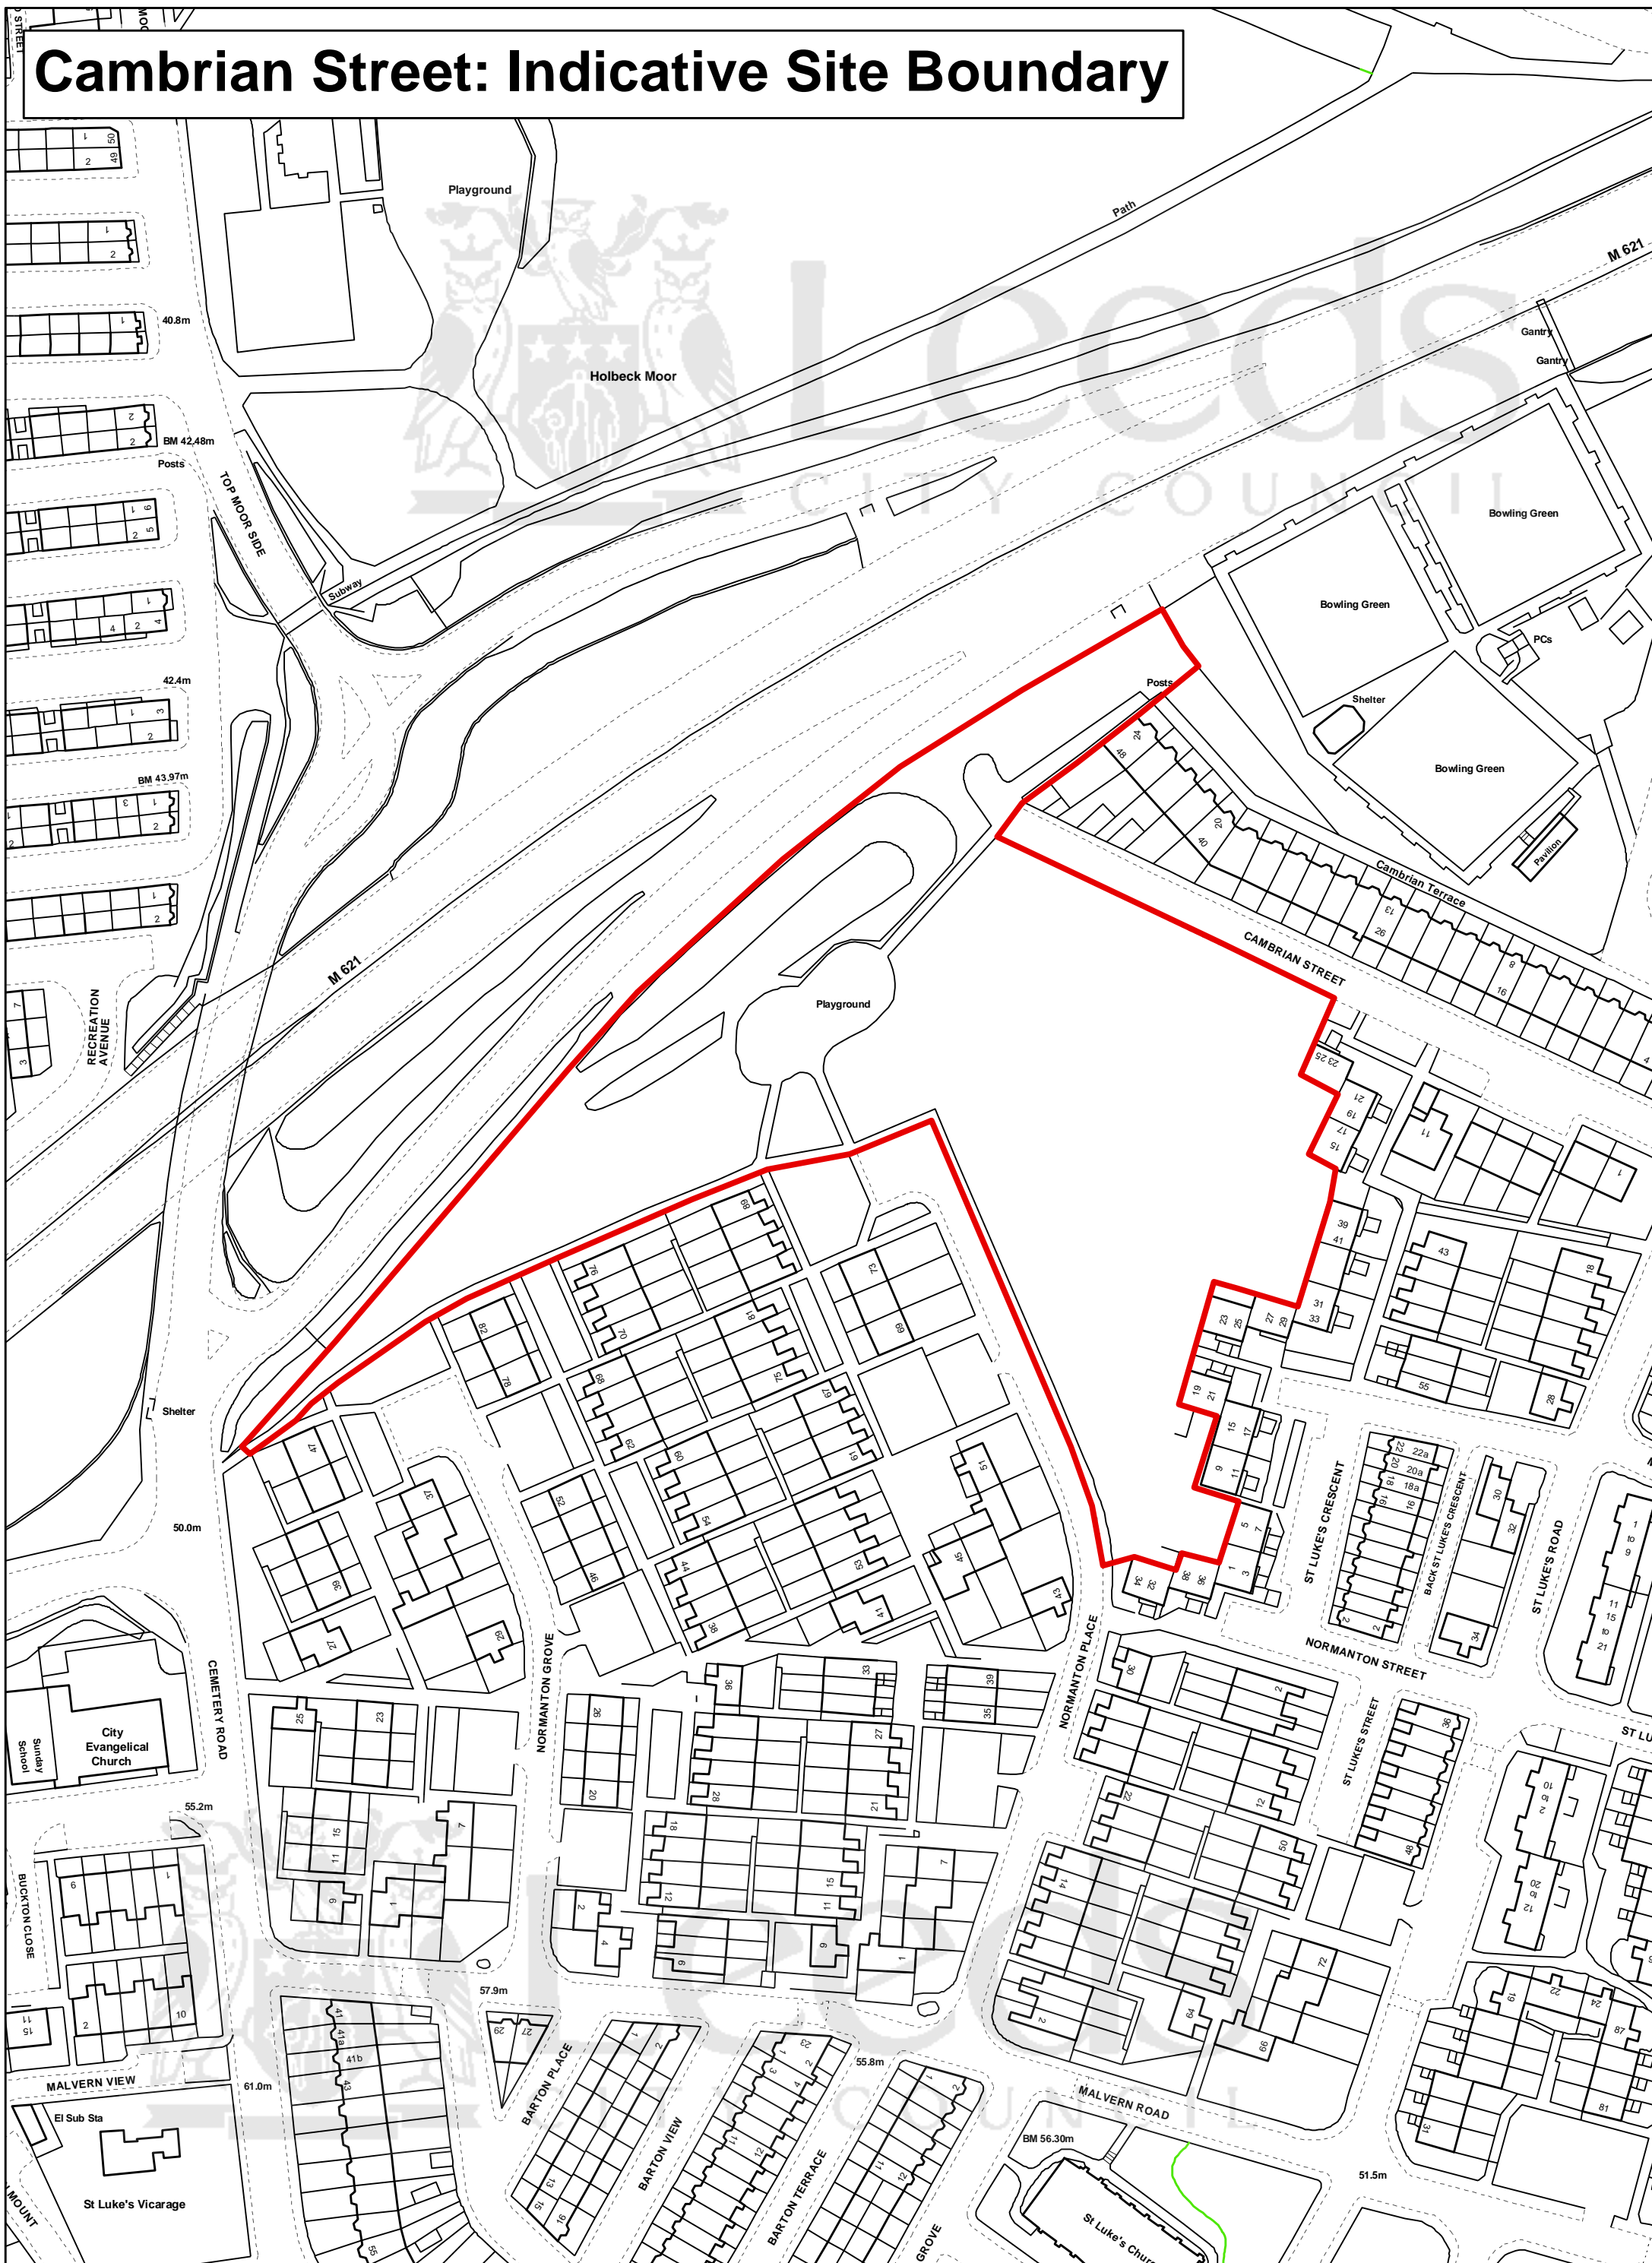

Bismarcks: Indicative Site Boundaries

53 - 81 Bismarck Street

Bismarck Drive

St Francis of Assisi
RC Primary School

Factory

Allotment Gardens

Allotment Gardens

Council Offices

Council Offices

Potterdale
Day Centre

Club

Surgery

Cambrian Street: Indicative Site Boundary

Fairfax Road: Indicative Site Boundary

Folly Lane: Indicative Site Boundary

Maisonettes: Indicative Site Boundaries

Malvern Rise & Malvern Grove: Indicative Site Boundary

Meynell Heights: Indicative Site Boundary

St Lukes Green: Indicative Site Boundaries

1 - 41 St Lukes Green

2 - 20 St Lukes Green

Holbeck Towers & Gaitskell: Indicative Site Boundary

Waverley Garth: Indicative Site Boundary